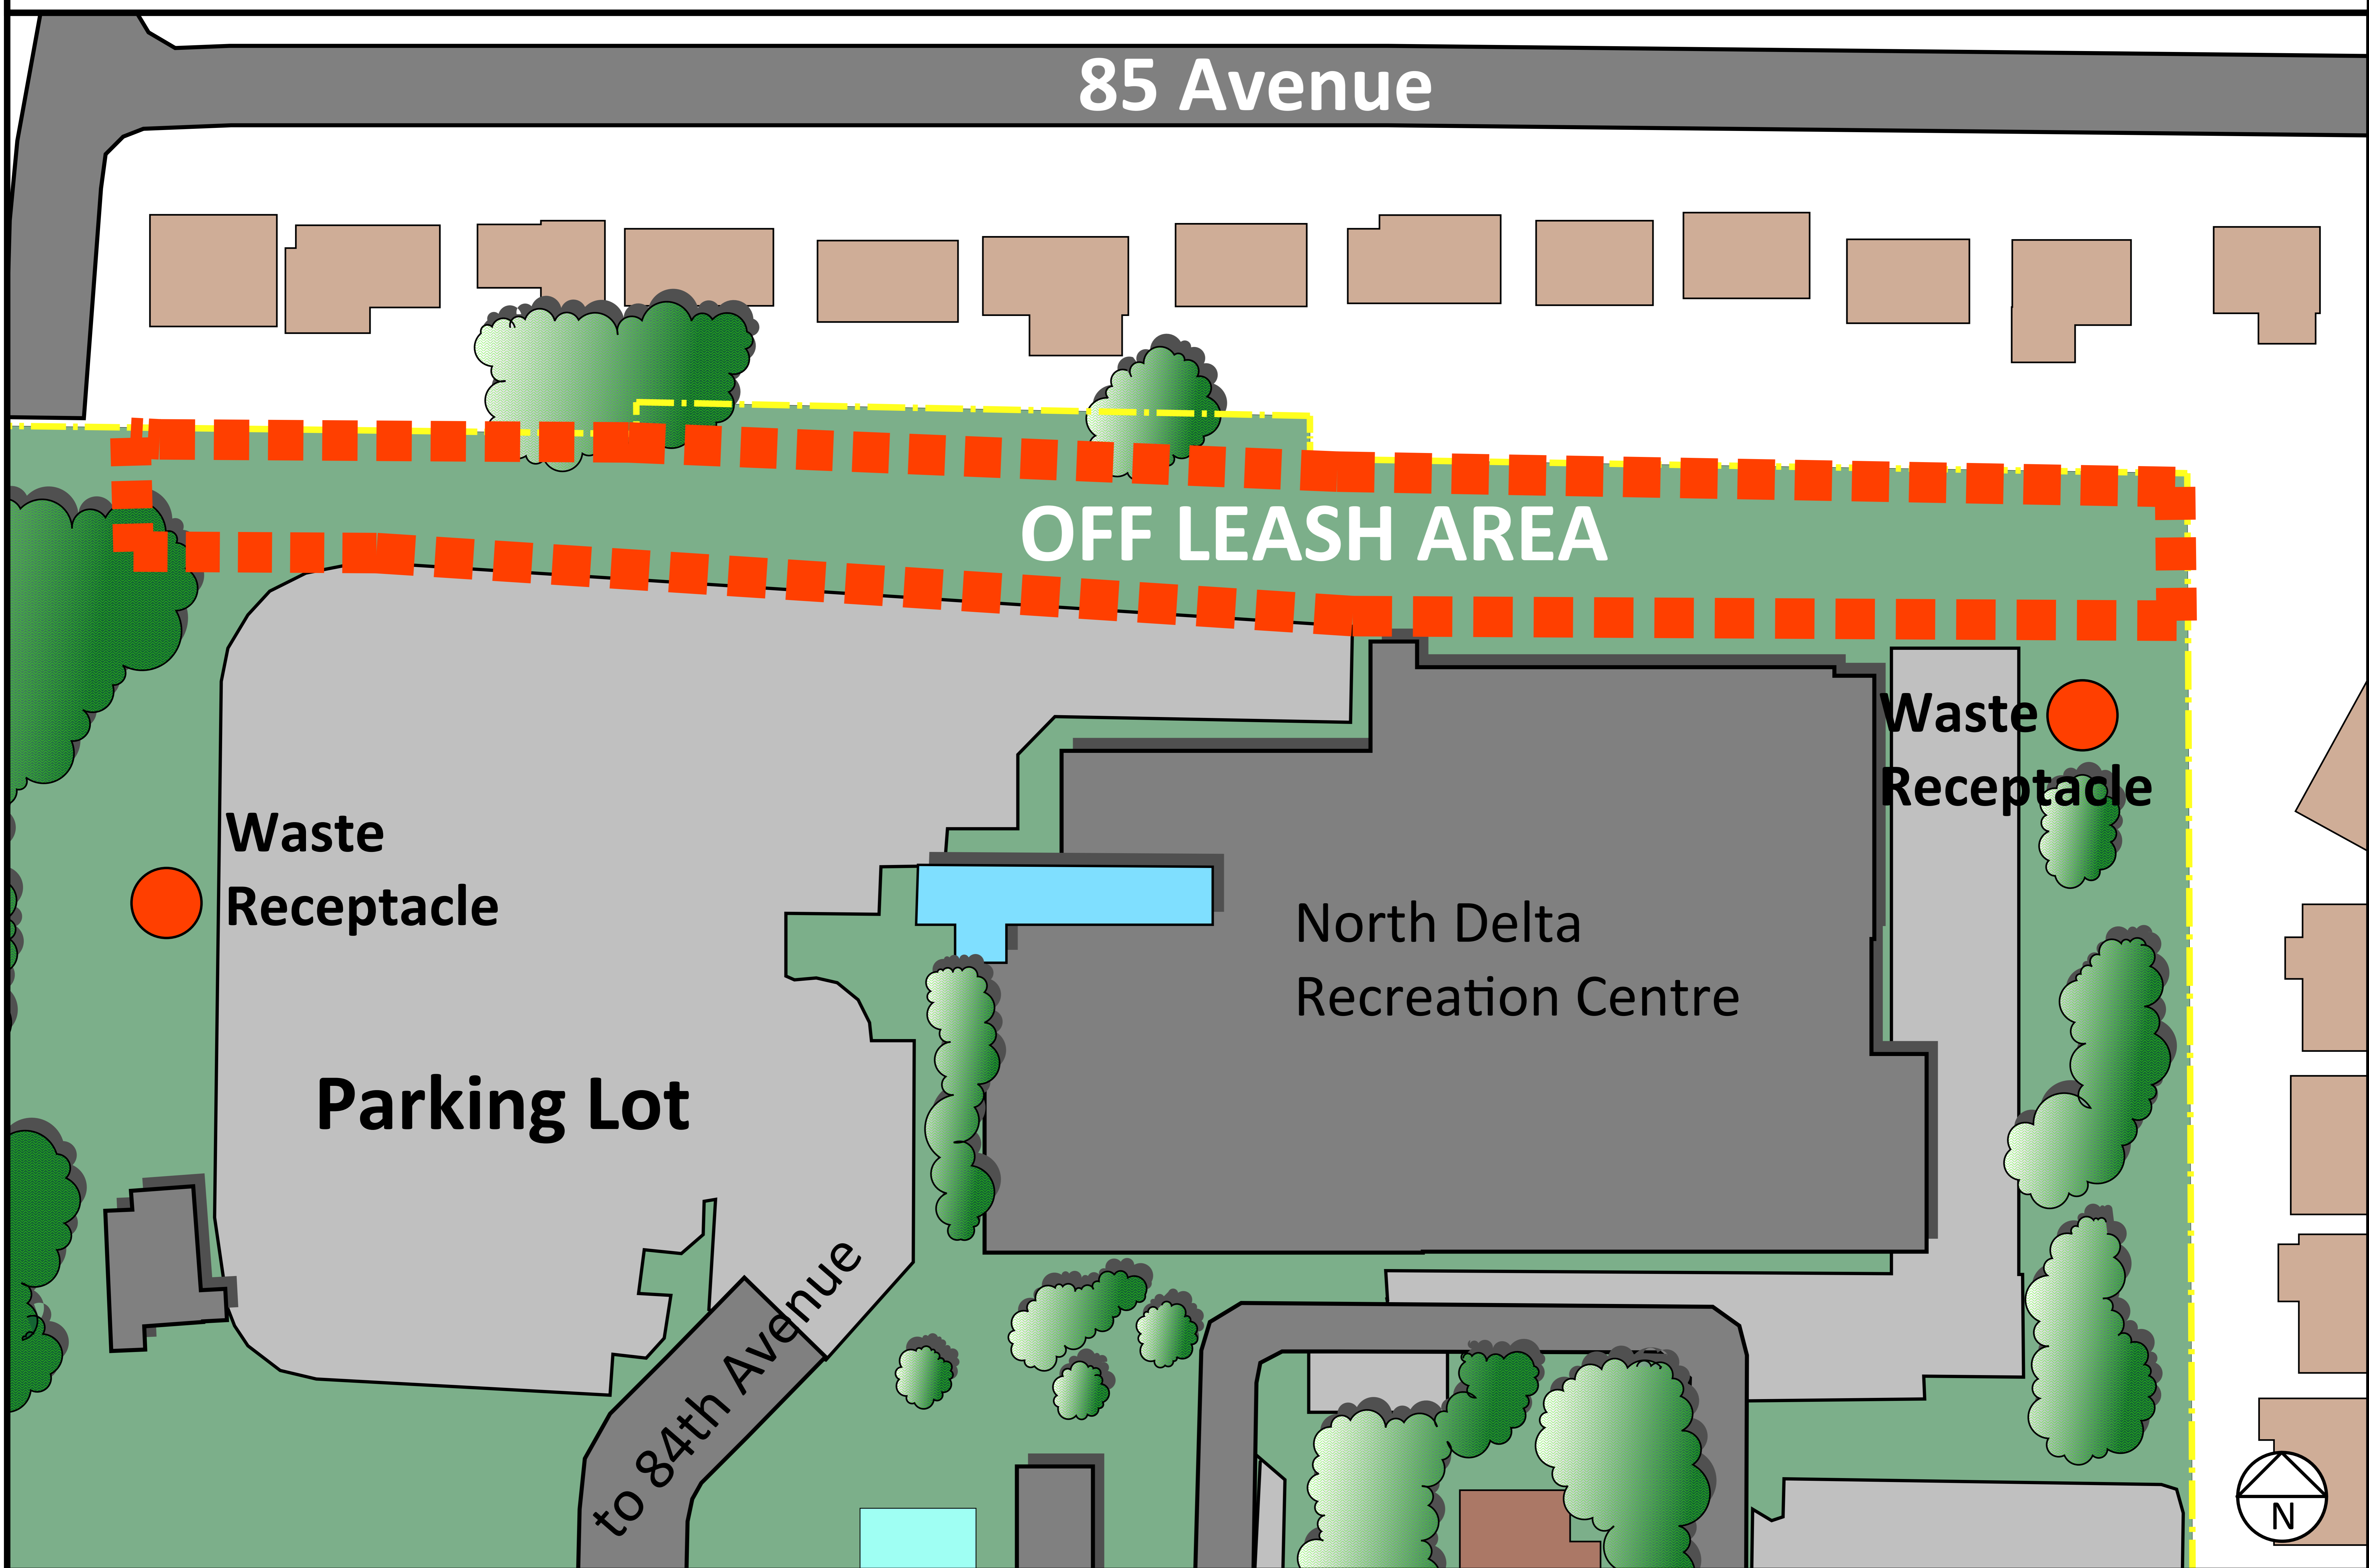

## DOG PARK ETIQUETTE & SAFETY RULES

You are entering a “MULTI USE OFF LEASH AREA”, please use at your own risk.

Off leash dog owners are required to respect the following rules and assist in maintaining the area.

- Leash your dog while entering and exiting off-leash area.
- Keep your dog within sight and under verbal control.
- Every dog owner is responsible for cleaning up after their pet.
- Up to date license tags are required on all dogs.
- No aggressive dogs allowed (see Delta Animal Control Bylaw #6893 for definition).
- No more than 3 dogs per person are allowed.
- Dogs identified by law to be leashed and muzzled must remain so.

Remember as a pet owner it is your responsibility to control your dog and if asked by other park users to leash your pet please comply.

**NORTH DELTA RECREATION CENTRE  
DOG OFF LEASH AREA**

Delta